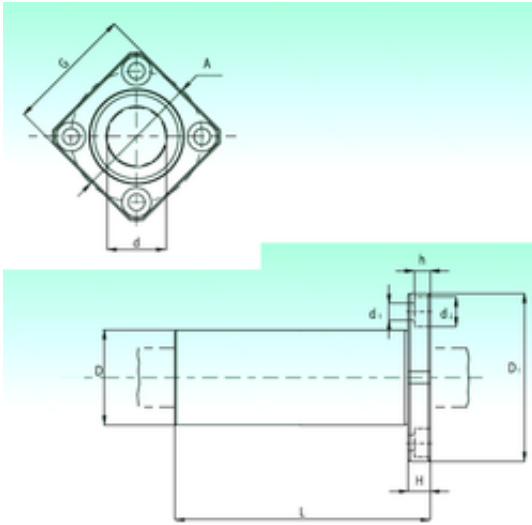

BEARING de Mexico?S.A.

KBKL 20-PP Bearing 2D drawings and 3D CAD models

NBS KBKL 20-PP Linear bearings

Bearing No. KBKL 20-PP

Bore Diameter	20 mm
Outer Diameter	32 mm
d	20 mm
D	32 mm
d1	5,5 mm
d2	9,5 mm
h	5,4 mm
A	43 mm
D1	54 mm
G	42 mm
H	8 mm
L	80 mm
Weight	0,23 Kg
Basic dynamic load rating (C)	1,4 kN