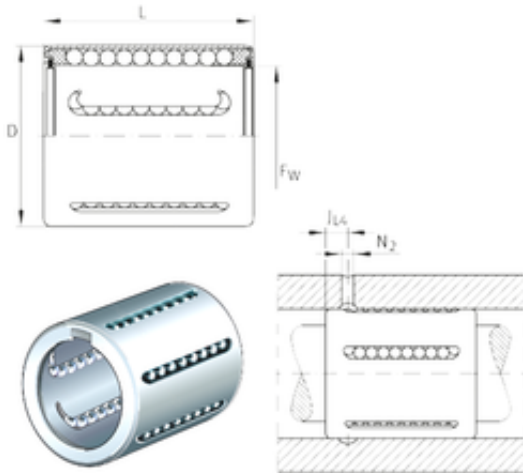

BEARING de Mexico?S.A.

INA KH25-PP Linear bearings

Bearing No. KH25-PP

Bore Diameter	25 mm
Outer Diameter	35 mm
Fw	25 mm
D	35 mm
N2	2,5 mm
L	40 mm
JL4	8 mm
Weight	0,066 Kg
Basic dynamic load rating (C)	2,42 kN

KH25-PP Bearing 2D drawings and 3D CAD models