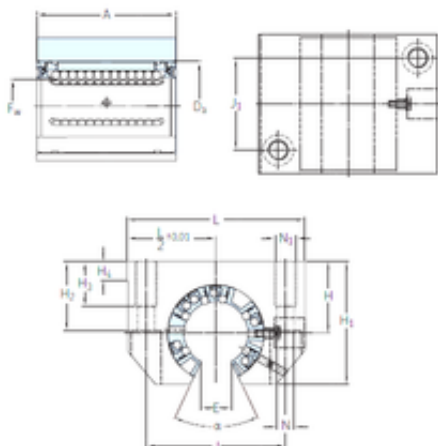

BEARING de Mexico?S.A.

SKF LUNF 50-2LS Linear bearings

Bearing No. LUNF 50-2LS

Bore Diameter	50 mm
Fw	50 mm
H4	11 mm
H3	35 mm
Da	75 mm
Angle ()	50 °
A	100 mm
H	50 mm
H1	88 mm
H2	49 mm
J	108 mm
L	132 mm
N	13,5 mm
J1	50 mm
Thread (E)	23,6
Thread (N1)	M16
Weight	2,02 Kg
Basic dynamic load rating (C)	11,2 kN

LUNF 50-2LS Bearing 2D drawings and 3D CAD models