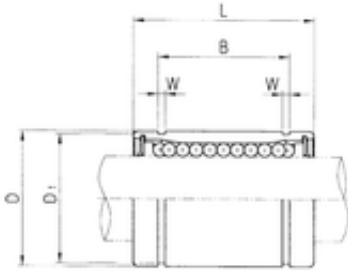

BEARING de Mexico?S.A.

60 mm x 90 mm x 85 mm Samick LM60 Linear bearings

Bearing No. LM60

LM60 Bearing 2D drawings and 3D CAD models

Size	60x90x85 mm
Bore Diameter	60 mm
Outer Diameter	90 mm
Width	85 mm
d	60 mm
D	90 mm
B	85 mm
D1	86,5 mm
L	110 mm
W	3,15 mm
Weight	2 Kg
Basic dynamic load rating (C)	4,7 kN