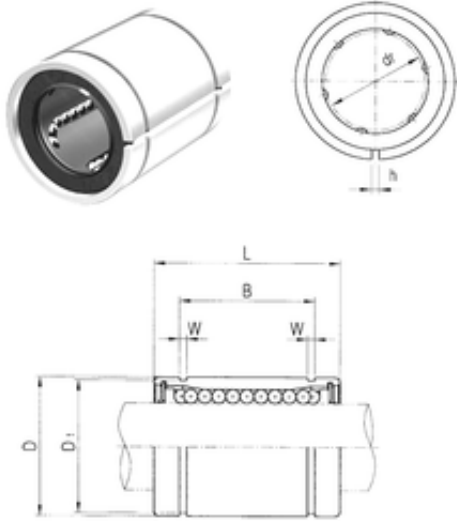

BEARING de Mexico?S.A.

25 mm x 40 mm x 44,1 mm Samick LME25AJ
Linear bearings

Bearing No. LME25AJ

Size	25x40x44.1 mm
Bore Diameter	25 mm
Outer Diameter	40 mm
Width	44,1 mm
d	25 mm
D	40 mm
h	2 mm
B	44,1 mm
D1	37,5 mm
L	58 mm
W	1,85 mm
Weight	0,215 Kg
Basic dynamic load rating (C)	0,98 kN

LME25AJ Bearing 2D drawings and 3D CAD models