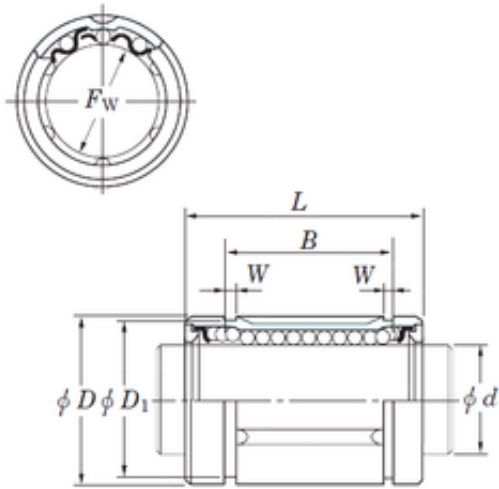

BEARING de Mexico?S.A.

KOYO SDM20MG Linear bearings

Bearing No. SDM20MG

| | |
|-------------------------------|---------------|
| Size | 20x32x30.5 mm |
| Bore Diameter | 20 mm |
| Outer Diameter | 32 mm |
| Width | 30,5 mm |
| Fw | 20 mm |
| D | 32 mm |
| B | 30,5 mm |
| D1 | 30,5 mm |
| L | 42 mm |
| W | 1,6 mm |
| Weight | 0,079 Kg |
| Basic dynamic load rating (C) | 590 kN |

SDM20MG Bearing 2D drawings and 3D CAD models