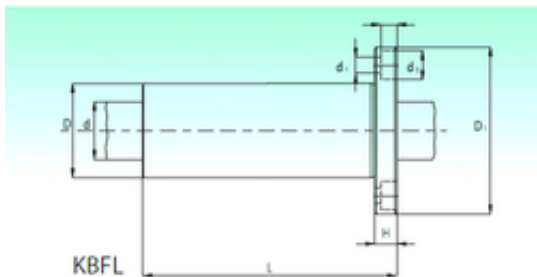

BEARING de Mexico?S.A.

KBFL 16-PP Bearing 2D drawings and 3D CAD models

NBS KBFL 16-PP Linear bearings

Bearing No. KBFL 16-PP

Bore Diameter	16 mm
Outer Diameter	26 mm
d	16 mm
D	26 mm
d1	4,5 mm
d2	8 mm
h	4,4 mm
A	36 mm
D1	46 mm
H	6 mm
L	70 mm
Weight	0,187 Kg
Basic dynamic load rating (C)	1,23 kN