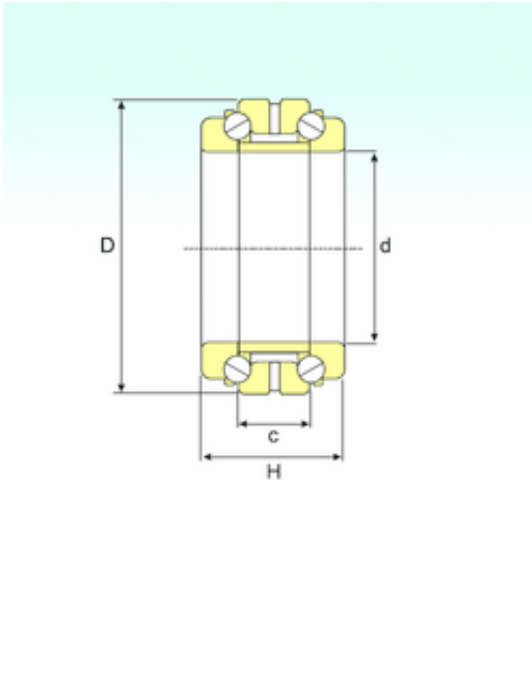

## BEARING de Mexico?S.A.

234434 Bearing 2D drawings and 3D CAD models

### ISB 234434 Impulse ball bearings

Bearing No. 234434

Size	170x260x54 mm
Bore Diameter	170 mm
Outer Diameter	260 mm
Width	54 mm
d	170 mm
D	260 mm
C	54 mm
H	108 mm
Weight	18,50 Kg
Basic dynamic load rating (C)	221 kN
Basic static load rating (C0)	750 kN
(Grease) Lubrication Speed	2328 r/min