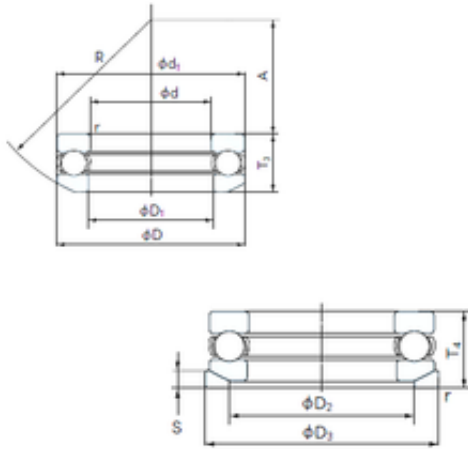

BEARING de Mexico?S.A.

NACHI 53436U Impulse ball bearings

Bearing No. 53436U

53436U Bearing 2D drawings and 3D CAD models

Size	180x360x164 mm
Bore Diameter	180 mm
Outer Diameter	360 mm
Width	164 mm
d	180 mm
D	360 mm
T	164 mm
d1	355 mm
r min.	5 mm
A	97 mm
D1	184 mm
D2	270 mm
D3	370 mm
R	280 mm
S	46.5 mm
Weight	81.5 Kg
Basic dynamic load rating (C)	785 kN
Basic static load rating (C0)	2980 kN
(Grease) Lubrication Speed	400 r/min