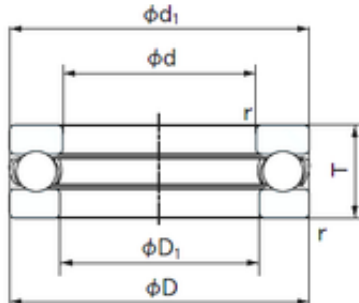

BEARING de Mexico?S.A.

NACHI 51340 Impulse ball bearings

Bearing No. 51340

Size	200x340x110 mm
Bore Diameter	200 mm
Outer Diameter	340 mm
Width	110 mm
d	200 mm
D	340 mm
T	110 mm
d1	335 mm
r min.	4 mm
D1	205 mm
Weight	43.0 Kg
Basic dynamic load rating (C)	625 kN
Basic static load rating (C0)	2380 kN
(Grease) Lubrication Speed	470 r/min

51340 Bearing 2D drawings and 3D CAD models