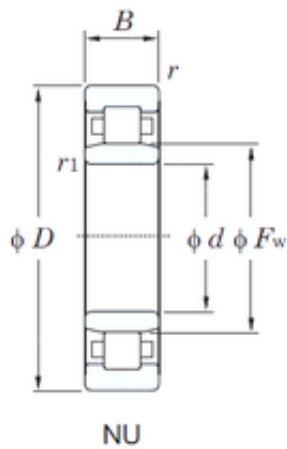

### 190 mm x 290 mm x 46 mm KOYO NU1038 Cylindrical roller bearings

Bearing No. NU1038

Size	190x290x46 mm
Bore Diameter	190 mm
Outer Diameter	290 mm
Width	46 mm
d	190 mm
Fw	215 mm
D	290 mm
B	46 mm
C	46 mm
r min.	2.1 mm
r1 min.	2.1 mm
Weight	10.9 Kg
Basic dynamic load rating (C)	366 kN
Basic static load rating (C0)	530 kN
(Grease) Lubrication Speed	2100 r/min
Bearing No.	NU1038
r(min)	2.1
r1(min)	2.1
Cr	460
C0r	530
Cu	65.7
Grease lub.	2100
Oil lub.	2500
Ew	-
d1	-

NU1038 Bearing 2D drawings and 3D CAD models