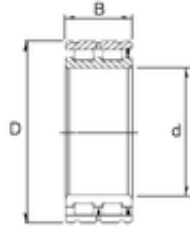

BEARING de Mexico?S.A.

190 mm x 290 mm x 136 mm ZEN NNF5038PP
Cylindrical roller bearings

Bearing No. NNF5038PP

Size	190x290x136 mm
Bore Diameter	190 mm
Outer Diameter	290 mm
Width	136 mm
d	190 mm
D	290 mm
B	136 mm
Weight	33,7 Kg
Basic dynamic load rating (C)	1120 kN
Basic static load rating (C0)	2230 kN

NNF5038PP Bearing 2D drawings and 3D CAD models