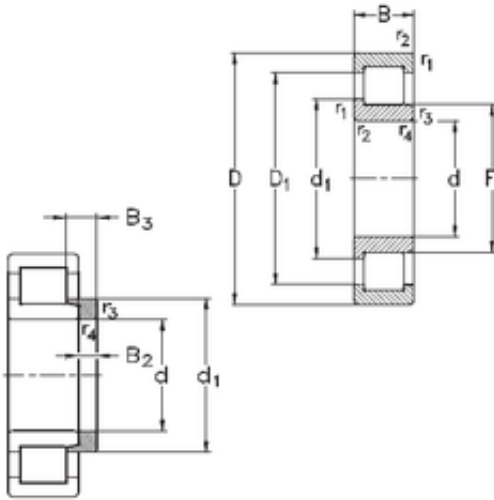

## BEARING de Mexico?S.A.

300 mm x 540 mm x 85 mm NKE NJ260-E-M6+HJ260 Cylindrical roller bearings

Bearing No. NJ260-E-M6+HJ260

NJ260-E-M6+HJ260 Bearing 2D drawings and 3D CAD models

Size	300x540x85 mm
Bore Diameter	300 mm
Outer Diameter	540 mm
Width	85 mm
d	300 mm
F	364 mm
D	540 mm
B	85 mm
C	85 mm
d1	387 mm
r1 min.	5 mm
r2 min.	5 mm
r3 min.	5 mm
r4 min.	5 mm
B2	22 mm
B3	34,5 mm
D1	464 mm
S	7.2 mm
Weight	98,3 Kg
Basic dynamic load rating (C)	1492 kN
Basic static load rating (C0)	2244 kN