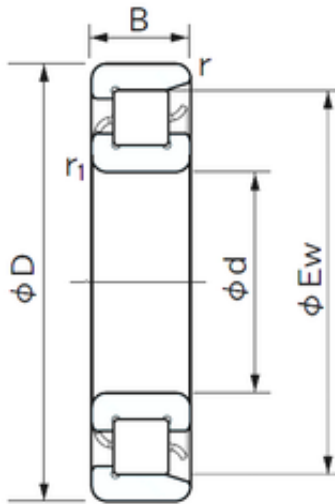

## BEARING de Mexico?S.A.

65 mm x 120 mm x 23 mm NACHI NF 213  
Cylindrical roller bearings

Bearing No. NF 213

Bore Diameter	65 mm
Outer Diameter	105.6 mm
d	65 mm
Fw	79.6 mm
D	120 mm
Ew	105.6 mm
B	23 mm
r min.	1.5 mm
r1 min.	1.5 mm
Weight	1.04 Kg
Basic dynamic load rating (C)	83,5 kN
Basic static load rating (C0)	94,5 kN
(Grease) Lubrication Speed	5300 r/min

NF 213 Bearing 2D drawings and 3D CAD models