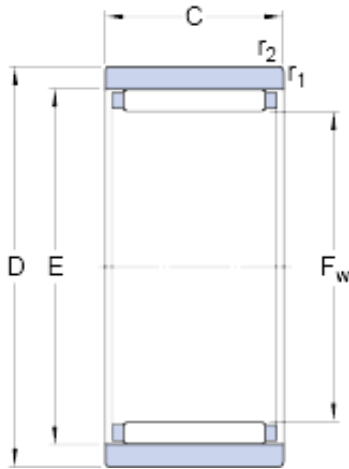

### SKF RNAO 17x25x13 Cylindrical roller bearings

Bearing No. RNAO 17x25x13

Size	25x17x13 mm
Bore Diameter	25 mm
Outer Diameter	17 mm
Width	13 mm
$F_w$	17 mm
D	25 mm
C	13 mm
E	21 mm
$r_{1,2} - \text{min.}$	0.3 mm
$d_a$	20.6 mm
$D_a$	21.3 mm
$D_b$	17.4 mm
$r_a - \text{max.}$	0.3 mm
Basic dynamic load rating - C	10.1 kN
Basic static load rating - $C_0$	14.6 kN
Fatigue load limit - $P_u$	1.7 kN
Reference speed	22000 r/min
Limiting speed	26000 r/min
$F_w$	17 mm
$r_{1,2} \text{ min.}$	0.3 mm
$d_a$	20.6 mm
$D_a$	21.3 mm
$D_b$	17.4 mm
$r_a \text{ max.}$	0.3 mm
Basic dynamic load rating C	10.1 kN

RNAO 17x25x13 Bearing 2D drawings and 3D CAD models