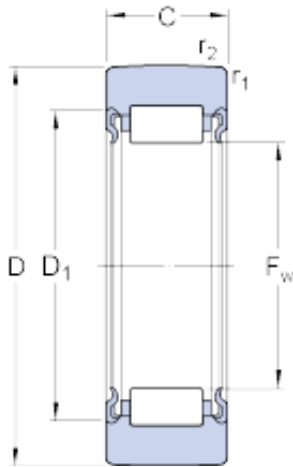

BEARING de Mexico?S.A.

SKF RNA 22/8.2RS Cylindrical roller bearings

Bearing No. RNA 22/8.2RS

Size	12x24x11.8 mm
Bore Diameter	12 mm
Outer Diameter	24 mm
Width	11,8 mm
D	24 mm
F _w	12 mm
C	11.8 mm
D ₁	18 mm
r _{1,2} - min.	0.3 mm
Basic dynamic load rating - C	4.7 kN
Basic static load rating - C ₀	4.6 kN
Fatigue load limit - P _u	0.54 kN
Maximum dynamic radial loads - F _r	5.3 kN
Maximum static radial loads - F _{0r}	7.5 kN
Limiting speed	6700 r/min
Category	Bearings
Inventory	0.0
Manufacturer Name	SKF
Minimum Buy Quantity	N/A
Weight / Kilogram	0.025
Product Group	B04144
F _w	12 mm
D ₁	18 mm

RNA 22/8.2RS Bearing 2D drawings and 3D CAD models

BEARING de Mexico?S.A.

$r_{1,2}$ min.	0.3 mm
Basic dynamic load rating C	4.68 kN
Basic static load rating C_0	4.55 kN
Fatigue load limit P_u	0.54 kN
Maximum dynamic radial load F_r max.	5.3 kN
Maximum static radial load F_{0r} max.	7.5 kN
Mass support roller	0.029 kg