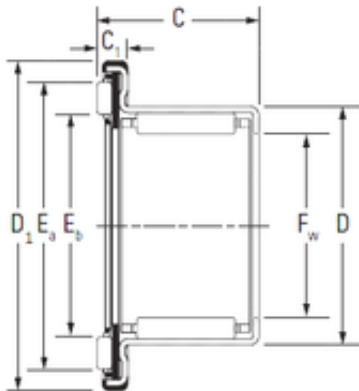

### KOYO RAX 745 Complex bearings

Bearing No. RAX 745

Size	45x52x22.2 mm
Bore Diameter	45 mm
Outer Diameter	52 mm
Width	22,2 mm
Fw	45 mm
D	52 mm
D1	66,5 mm
C	22,2 mm
C1	4,2 mm
Ea	59,9 mm
Eb	48 mm
Weight	0,088 Kg
Dynamic load rating radial (C)	24,8 kN
Dynamic load rating axial (C)	21,8 kN
Static load rating radial (C0)	55 kN
Static load rating axial (C0)	109 kN