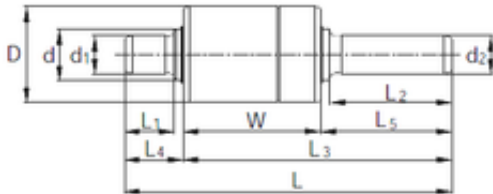

## KBC RW306202 Complex bearings

Bearing No. RW306202

RW306202 Bearing 2D drawings and 3D CAD models

Outer Diameter	30 mm
D	30 mm
d	15.918 mm
L4	16.5 mm
L5	54.256 mm
L2	51.65 mm
L3	93.15 mm
d1	12 mm
d2	12 mm
L	109.65 mm
L1	14.2 mm
W	38.894 mm