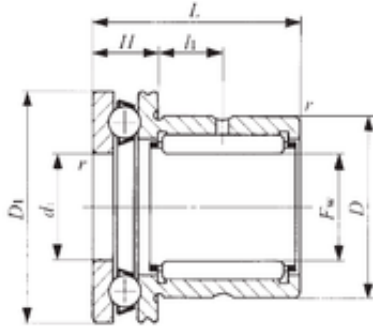

BEARING de Mexico?S.A.

IKO NAX 6040Z Complex bearings

Bearing No. NAX 6040Z

Bore Diameter	60 mm
Outer Diameter	72 mm
Fw	60 mm
D	72 mm
D1	85 mm
D2	86,5 mm
d1	60 mm
r min.	1 mm
H	17 mm
L	40 mm
L1	12 mm
da min.	75 mm
Weight	0,454 Kg
Dynamic load rating radial (C)	47,5 kN
Dynamic load rating axial (C)	41,4 kN
Static load rating radial (C0)	103 kN
Static load rating axial (C0)	89,7 kN

NAX 6040Z Bearing 2D drawings and 3D CAD models