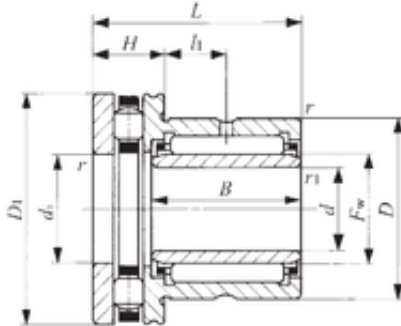

## BEARING de Mexico?S.A.

40 mm x 58 mm x 20 mm IKO NBXI 4032

Complex bearings

Bearing No. NBXI 4032

NBXI 4032 Bearing 2D drawings and 3D CAD models

Bore Diameter	40 mm
Outer Diameter	58 mm
d	40 mm
Fw	45 mm
D	58 mm
D1	65 mm
B	20 mm
d1	45 mm
r min.	0,6 mm
r1 min.	0,3 mm
H	14 mm
L	32 mm
L1	9 mm
da min.	62 mm
db	44 mm
Weight	0,344 Kg
Dynamic load rating radial (C)	31 kN
Dynamic load rating axial (C)	40,8 kN
Static load rating radial (C0)	60,2 kN
Static load rating axial (C0)	133 kN
Category	Bearings
Inventory	0.0
Manufacturer Name	IKO
Minimum Buy Quantity	N/A

## BEARING de Mexico?S.A.

Weight / Kilogram	0
Product Group	B04144