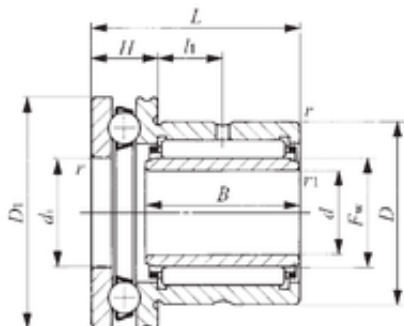

BEARING de Mexico?S.A.

30 mm x 47 mm x 20 mm IKO NAXI 3030

Complex bearings

Bearing No. NAXI 3030

Bore Diameter	30 mm
Outer Diameter	47 mm
d	30 mm
Fw	35 mm
D	47 mm
D1	52 mm
B	20 mm
d1	35 mm
r min.	0,6 mm
r1 min.	0,3 mm
H	12 mm
L	30 mm
L1	9 mm
da min.	45 mm
db	34 mm
Weight	0,208 Kg
Dynamic load rating radial (C)	26,9 kN
Dynamic load rating axial (C)	21,2 kN
Static load rating radial (C0)	46,2 kN
Static load rating axial (C0)	37,6 kN
Category	Bearings
Inventory	0.0
Manufacturer Name	IKO
Minimum Buy Quantity	N/A

NAXI 3030 Bearing 2D drawings and 3D CAD models

BEARING de Mexico?S.A.

Weight / Kilogram	0
Product Group	B04144