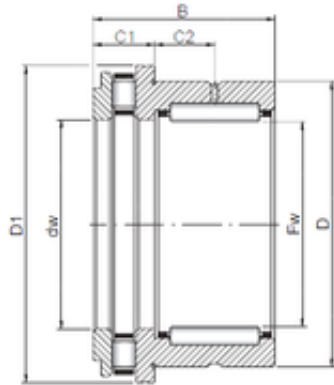

## BEARING de Mexico?S.A.

45 mm x 58 mm x 32 mm ISO NKXR 45

Complex bearings

Bearing No. NKXR 45

Size	45x58x32 mm
Bore Diameter	45 mm
Outer Diameter	58 mm
Width	32 mm
d	45 mm
Fw	45 mm
D	58 mm
B	32 mm
C1	14 mm
D1	65,2 mm
C2	9 mm

NKXR 45 Bearing 2D drawings and 3D CAD models