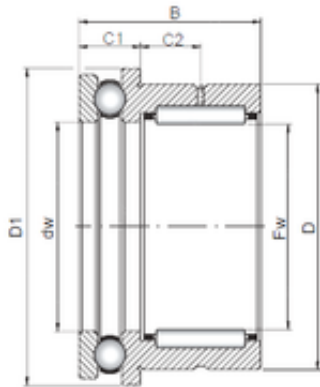

BEARING de Mexico?S.A.

30 mm x 42 mm x 30 mm ISO NKX 30

Complex bearings

Bearing No. NKX 30

Size	30x42x30 mm
Bore Diameter	30 mm
Outer Diameter	42 mm
Width	30 mm
d	30 mm
Fw	30 mm
D	42 mm
B	30 mm
C1	11 mm
D1	47,1 mm
C2	9,5 mm

NKX 30 Bearing 2D drawings and 3D CAD models