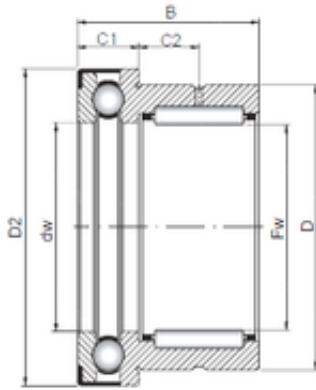

BEARING de Mexico?S.A.

10 mm x 19 mm x 23 mm ISO NKX 10 Z
Complex bearings

Bearing No. NKX 10 Z

Size	10x19x23 mm
Bore Diameter	10 mm
Outer Diameter	19 mm
Width	23 mm
d	10 mm
Fw	10 mm
D	19 mm
B	23 mm
C1	9 mm
D2	25,2 mm
C2	6,5 mm

NKX 10 Z Bearing 2D drawings and 3D CAD models