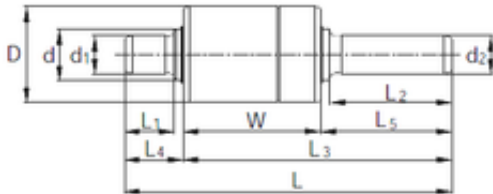

## KBC RW357005 Complex bearings

Bearing No. RW357005

RW357005 Bearing 2D drawings and 3D CAD models

Outer Diameter	35 mm
D	35 mm
d	18 mm
L4	15.5 mm
L5	38.7 mm
L2	36.1 mm
L3	74.7 mm
d1	18 mm
d2	12.038 mm
L	90.2 mm
W	36 mm