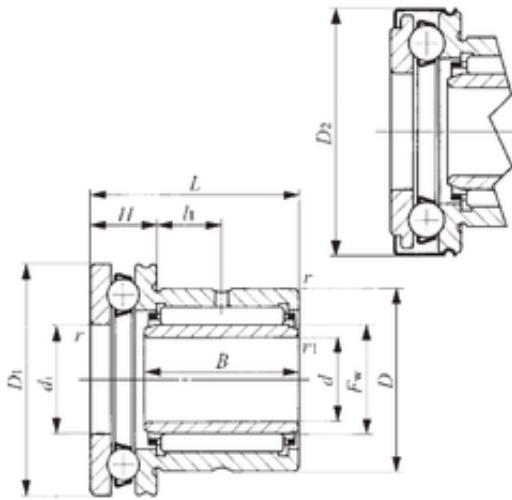

BEARING de Mexico?S.A.

14 mm x 26 mm x 17 mm IKO NAXI 1425Z
Complex bearings

Bearing No. NAXI 1425Z

Bore Diameter	14 mm
Outer Diameter	26 mm
d	14 mm
Fw	17 mm
D	26 mm
D1	30 mm
D2	31 mm
B	17 mm
d1	17 mm
r min.	0,3 mm
r1 min.	0,3 mm
H	9 mm
L	25 mm
L1	8 mm
da min.	25 mm
db	16 mm
Weight	0,0655 Kg
Dynamic load rating radial (C)	12,9 kN
Dynamic load rating axial (C)	10,8 kN
Static load rating radial (C0)	16,3 kN
Static load rating axial (C0)	14,5 kN
Category	Bearings
Inventory	0.0
Manufacturer Name	IKO

NAXI 1425Z Bearing 2D drawings and 3D CAD models

BEARING de Mexico?S.A.

Minimum Buy Quantity	N/A
Weight / Kilogram	0
Product Group	B04144