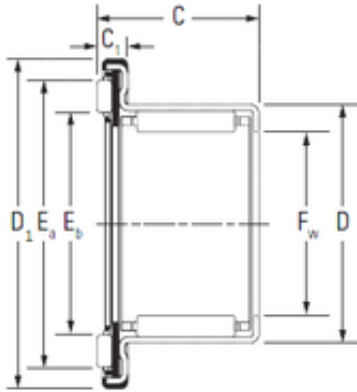

BEARING de Mexico?S.A.

KOYO RAX 730 Complex bearings

Bearing No. RAX 730

Size	30x38x22.2 mm
Bore Diameter	30 mm
Outer Diameter	38 mm
Width	22,2 mm
Fw	30 mm
D	38 mm
D1	50,5 mm
C	22,2 mm
C1	4,2 mm
Ea	44,7 mm
Eb	35 mm
Weight	0,063 Kg
Dynamic load rating radial (C)	22,3 kN
Dynamic load rating axial (C)	14,9 kN
Static load rating radial (C0)	37,5 kN
Static load rating axial (C0)	60 kN

RAX 730 Bearing 2D drawings and 3D CAD models