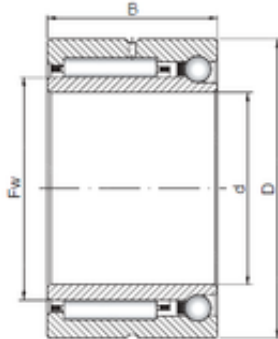

BEARING de Mexico?S.A.

65 mm x 90 mm x 34 mm ISO NKIA 5913
Complex bearings

Bearing No. NKIA 5913

Size	65x90x34 mm
Bore Diameter	65 mm
Outer Diameter	90 mm
Width	34 mm
d	65 mm
Fw	72 mm
D	90 mm
B	34 mm
C	34 mm

NKIA 5913 Bearing 2D drawings and 3D CAD models