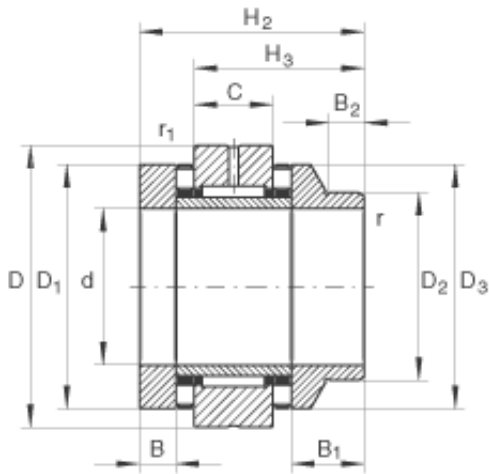

BEARING de Mexico?S.A.

35 mm x 70 mm x 11 mm INA ZARN3570-L-TV Complex bearings

Bearing No. ZARN3570-L-TV

ZARN3570-L-TV Bearing 2D drawings and 3D CAD models

Size	35x70x70 mm
Bore Diameter	35 mm
Outer Diameter	70 mm
Width	70 mm
d	35 mm
D	70 mm
H ₂	70 mm
B	11 mm
B ₁	27 mm
B ₂	12 mm
C	20 mm
D ₁	60 mm
D ₂	45 mm
D ₃	58 mm
D _{a max}	61 mm
d _{a min}	43 mm
H ₃	53 mm
r _{1 min}	0,6 mm
r _{min}	0,3 mm
m	0,93 kg / Weight
C _a	56000 N / Dynamic load rating (axial)
C _{0a}	148000 N / Static load rating (axial)

BEARING de Mexico?S.A.

C_r	26000 N / Dynamic load rating (radial)
C_{0r}	47000 N / Static load rating (radial)
$n_{G\ OI}$	4800 1/min / Limiting speed for oil lubrication (valid only with adequate oil cooling)
$n_{G\ Fett}$	1700 1/min / Limiting speed for grease lubrication
M_{RL}	0,9 Nm / Bearing frictional torque
c_{aL}	2600 N/ μ m / Axial rigidity
c_{kL}	740 Nm/mrad / Tilting rigidity
M_m	3,21 kg x cm ² / Mass moment of inertia for rotating inner ring
	1 μ m / Axial runout (The axial runout data for screw drive bearing arrangements are based on the rotating inner ring)
	ZMA35/58 / Designation of recommended INA locknut
Category	Roller Bearings
Inventory	0.0
Manufacturer Name	SCHAEFFLER GROUP
Minimum Buy Quantity	N/A
Weight / Kilogram	0
EAN	4054364124168
Product Group	B04144