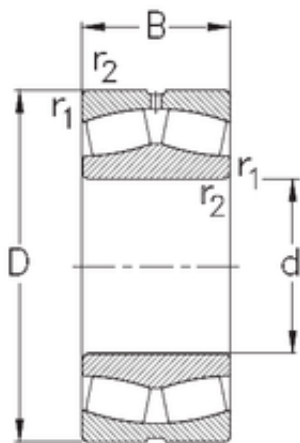

BEARING de Mexico?S.A.

400 mm x 540 mm x 106 mm NKE 23980-MB-W33 Bearing spherical bearings

Bearing No. 23980-MB-W33

Size	400x540x106 mm
Bore Diameter	400 mm
Outer Diameter	540 mm
Width	106 mm
d	400 mm
D	540 mm
B	106 mm
C	106 mm
r1 min.	4 mm
r2 min.	4 mm
Weight	72 Kg
Basic dynamic load rating (C)	1749 kN
Basic static load rating (C0)	3954 kN
Limiting speed	1200 r/min
Calculation factor (e)	0,16
Calculation factor (Y0)	4,19
Calculation factor (Y1)	4,28

23980-MB-W33 Bearing 2D drawings and 3D CAD models