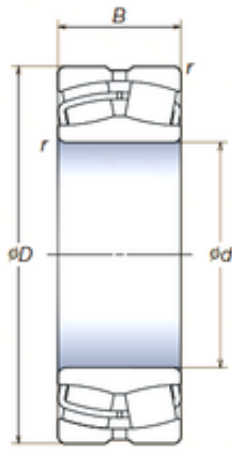

BEARING de Mexico?S.A.

140 mm x 250 mm x 68 mm NSK
22228SWRCDg2E4 Bearing spherical bearings

Bearing No. 22228SWRCDg2E4

Size	140x250x68 mm
Bore Diameter	140 mm
Outer Diameter	250 mm
Width	68 mm
d	140 mm
D	250 mm
B	68 mm
C	68 mm
r min.	3 mm
Basic dynamic load rating (C)	645 kN

22228SWRCDg2E4 Bearing 2D drawings and 3D CAD models