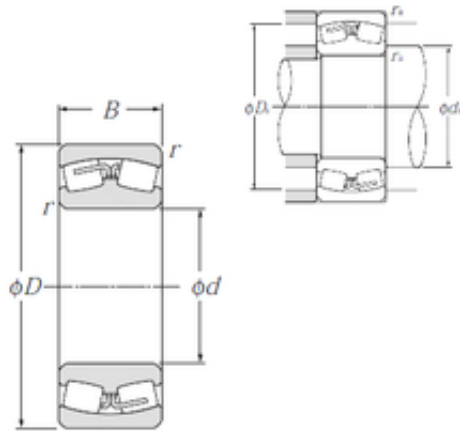

BEARING de Mexico?S.A.

200 mm x 280 mm x 60 mm NTN 23940 Bearing spherical bearings

Bearing No. 23940

23940 Bearing 2D drawings and 3D CAD models

Size	200x280x60 mm
Bore Diameter	200 mm
Outer Diameter	280 mm
Width	60 mm
d	200 mm
D	280 mm
B	60 mm
C	60 mm
r min.	2,1 mm
da min.	212 mm
Da max.	268 mm
ra max.	2 mm
Weight	12,1 Kg
Basic dynamic load rating (C)	545 kN
Basic static load rating (C0)	1 100 kN
(Grease) Lubrication Speed	1 200 r/min
(Oil) Lubrication Speed	1 600 r/min
Calculation factor (e)	0,17
Calculation factor (Y0)	3,82
Calculation factor (Y1)	3,91
Category	Bearings
Inventory	0.0
Manufacturer Name	NTN
Minimum Buy Quantity	N/A
Weight / Kilogram	0