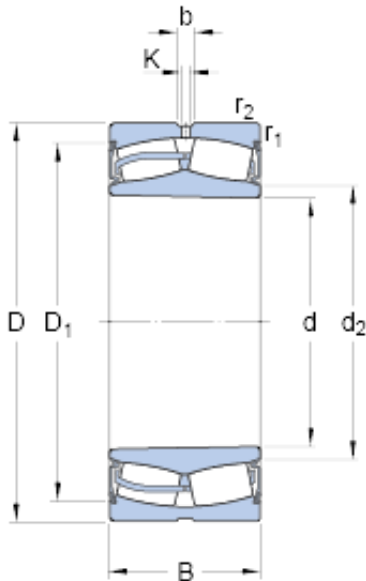

BEARING de Mexico?S.A.

130 mm x 200 mm x 52 mm SKF
23026-2CS5K/VT143 Bearing spherical bearings

Bearing No. 23026-2CS5K/VT143

23026-2CS5K/VT143 Bearing 2D drawings and 3D CAD models

Size	200x130x52 mm
Bore Diameter	200 mm
Outer Diameter	130 mm
Width	52 mm
d	130 mm
D	200 mm
B	52 mm
d ₂	145 mm
D ₁	186 mm
b	8.3 mm
K	4.5 mm
r _{1,2} - min.	2 mm
d _a - min.	135 mm
d _a - max.	145 mm
D _a - max.	191 mm
r _a - max.	2 mm
Basic dynamic load rating - C	452 kN
Basic static load rating - C ₀	610 kN
Fatigue load limit - P _u	62 kN
Limiting speed	800 r/min
Calculation factor - e	0.21
Calculation factor - Y ₁	3.2
Calculation factor - Y ₂	4.8
Calculation factor - Y ₀	3.2

BEARING de Mexico?S.A.

Category	Roller Bearings
Inventory	0.0
Manufacturer Name	SKF
Minimum Buy Quantity	N/A
Weight / Kilogram	5.916
EAN	7316573402978
Product Group	B04311
d_2	145 mm
D_1	186 mm
$r_{1,2}$ min.	2 mm
D_a max.	191 mm
r_a max.	2 mm
Basic dynamic load rating C	452 kN
Basic static load rating C_0	610 kN
Fatigue load limit P_u	62 kN
Calculation factor e	0.21
Calculation factor Y_1	3.2
Calculation factor Y_2	4.8
Calculation factor Y_0	3.2
Mass bearing	5.8 kg