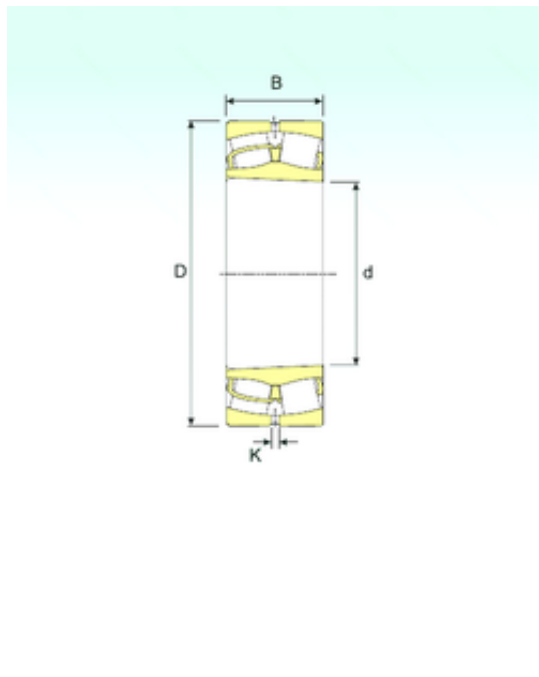

BEARING de Mexico?S.A.

22220 K Bearing 2D drawings and 3D CAD models

100 mm x 180 mm x 46 mm ISB 22220 K
Bearing spherical bearings

Bearing No. 22220 K

Size	100x180x46 mm
Bore Diameter	100 mm
Outer Diameter	180 mm
Width	46 mm
d	100 mm
D	180 mm
B	46 mm
C	46 mm
K	4,5 mm
Weight	4,9 Kg
Basic dynamic load rating (C)	417 kN
Basic static load rating (C0)	480 kN
(Grease) Lubrication Speed	3442,5 r/min