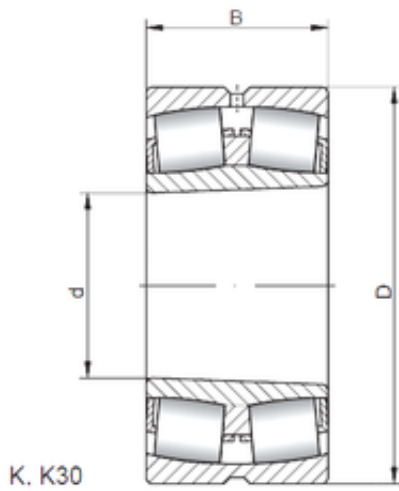

BEARING de Mexico?S.A.

200 mm x 420 mm x 138 mm ISO 22340 KW33
Bearing spherical bearings

Bearing No. 22340 KW33

Size	200x420x138 mm
Bore Diameter	200 mm
Outer Diameter	420 mm
Width	138 mm
d	200 mm
D	420 mm
B	138 mm
C	138 mm

22340 KW33 Bearing 2D drawings and 3D CAD models