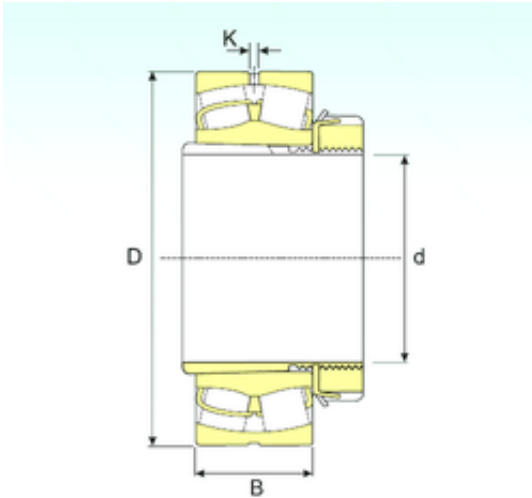

BEARING de Mexico?S.A.

260 mm x 460 mm x 146 mm ISB 23156
EKW33+OH3156 Bearing spherical bearings

Bearing No. 23156 EKW33+OH3156

Size	260x460x146 mm
Bore Diameter	260 mm
Outer Diameter	460 mm
Width	146 mm
d	260 mm
D	460 mm
B	146 mm
B1	195 mm
C	146 mm
K	9 mm
Weight	115 Kg
Basic dynamic load rating (C)	2597 kN
Basic static load rating (C0)	4165 kN
(Grease) Lubrication Speed	995 r/min

23156 EKW33+OH3156 Bearing 2D drawings and 3D CAD models