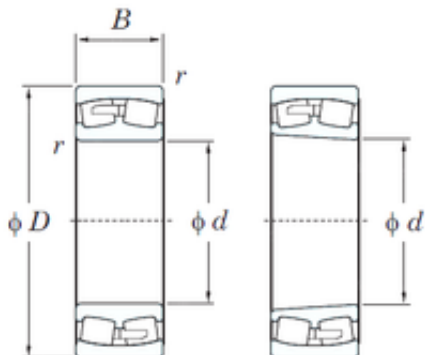

## BEARING de Mexico?S.A.

630 mm x 920 mm x 212 mm KOYO 230/630R  
Bearing spherical bearings

Bearing No. 230/630R

Size	630x920x212 mm
Bore Diameter	630 mm
Outer Diameter	920 mm
Width	212 mm
d	630 mm
D	920 mm
B	212 mm
C	212 mm
r min.	7.5 mm
Weight	493 Kg
Basic dynamic load rating (C)	5770 kN
Basic static load rating (C0)	12800 kN
Calculation factor (e)	0.22
Calculation factor (Y0)	2.96
Calculation factor (Y1)	3.03

230/630R Bearing 2D drawings and 3D CAD models