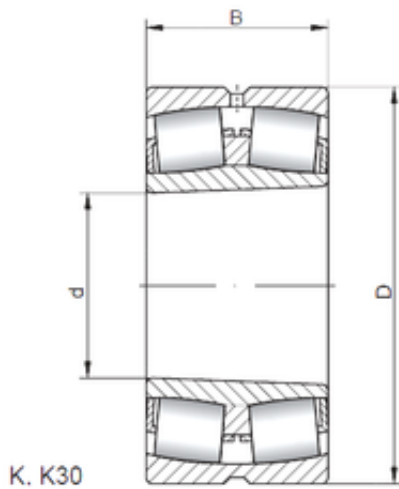

## BEARING de Mexico?S.A.

75 mm x 130 mm x 31 mm ISO 22215 KW33  
Bearing spherical bearings

Bearing No. 22215 KW33

Size	75x130x31 mm
Bore Diameter	75 mm
Outer Diameter	130 mm
Width	31 mm
d	75 mm
D	130 mm
B	31 mm
C	31 mm

22215 KW33 Bearing 2D drawings and 3D CAD models