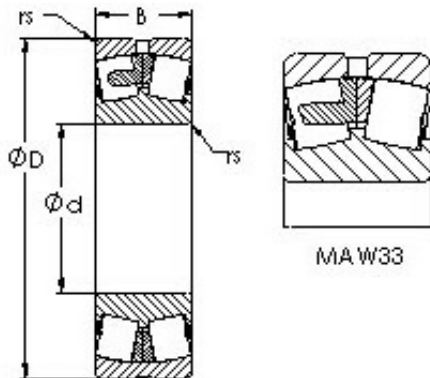

### AST 22211MAC4F80W33 Bearing spherical bearings

Bearing No. 22211MAC4F80W33

Size	55x100x25 mm
Bore Diameter	55 mm
Outer Diameter	100 mm
Width	25 mm
Bearing Type	straight bore, lube groove and holes
Bore Dia (d)	55.0000
Outer Dia (D)	100.0000
Width (B)	25.0000
Radius (min) (rs)	1.500
Dynamic Load Rating (Cr)	94,000
Static Load Rating (Cor)	107,000
Max Speed (Grease) (X1000 RPM)	4
Max Speed (Oil) (X1000 RPM)	5
Weight (g)	910.00
Material	52100 Chrome steel, or equivalent

22211MAC4F80W33 Bearing 2D drawings and 3D CAD models