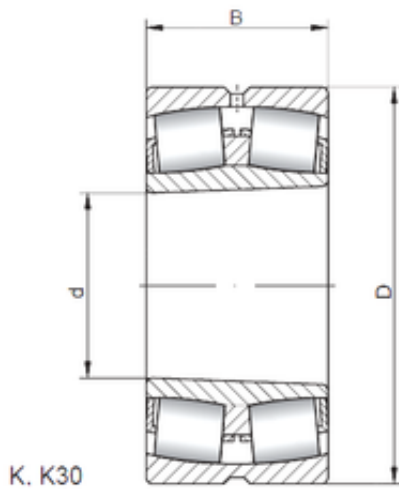

## BEARING de Mexico?S.A.

220 mm x 340 mm x 118 mm ISO 24044  
K30W33 Bearing spherical bearings

Bearing No. 24044 K30W33

Size	220x340x118 mm
Bore Diameter	220 mm
Outer Diameter	340 mm
Width	118 mm
d	220 mm
D	340 mm
B	118 mm
C	118 mm

24044 K30W33 Bearing 2D drawings and 3D CAD models