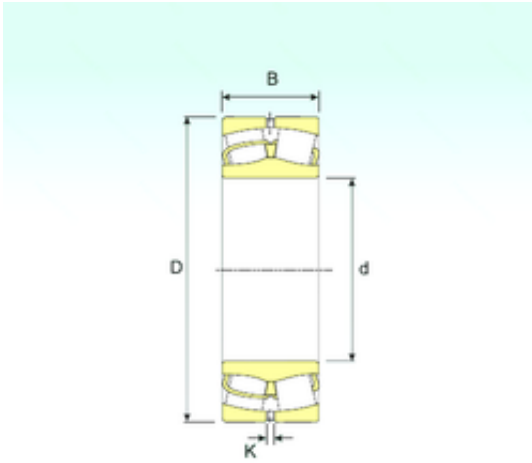

## BEARING de Mexico?S.A.

230/950 Bearing 2D drawings and 3D CAD models

950 mm x 1360 mm x 300 mm ISB 230/950  
Bearing spherical bearings

Bearing No. 230/950

Size	950x1360x300 mm
Bore Diameter	950 mm
Outer Diameter	1360 mm
Width	300 mm
d	950 mm
D	1360 mm
B	300 mm
C	300 mm
K	12 mm
Weight	1450 Kg
Basic dynamic load rating (C)	11760 kN
Basic static load rating (C0)	27930 kN
(Grease) Lubrication Speed	290,7 r/min