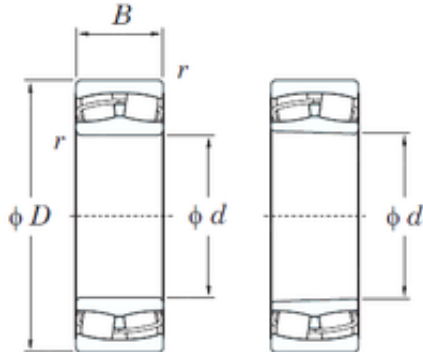

BEARING de Mexico?S.A.

140 mm x 210 mm x 69 mm KOYO 24028RH
Bearing spherical bearings

Bearing No. 24028RH

Size	140x210x69 mm
Bore Diameter	140 mm
Outer Diameter	210 mm
Width	69 mm
d	140 mm
D	210 mm
B	69 mm
C	69 mm
r min.	2 mm
da min.	150 mm
Da max.	200 mm
ra max.	2 mm
Weight	8,49 Kg
Basic dynamic load rating (C)	524 kN
Basic static load rating (C0)	957 kN
(Grease) Lubrication Speed	1500 r/min
(Oil) Lubrication Speed	2000 r/min
Calculation factor (e)	0,3
Calculation factor (Y0)	2,23
Calculation factor (Y1)	2,28

24028RH Bearing 2D drawings and 3D CAD models