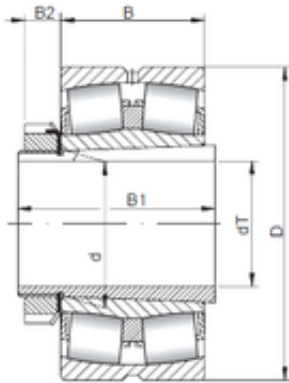

## BEARING de Mexico?S.A.

1060 mm x 1400 mm x 250 mm ISO 239/1060  
KCW33+H39/1060 Bearing spherical bearings

Bearing No. 239/1060 KCW33+H39/1060

Size	1060x1400x250 mm
Bore Diameter	1060 mm
Outer Diameter	1400 mm
Width	250 mm
d	1060 mm
d1	1000 mm
D	1400 mm
B	250 mm
C	250 mm

239/1060 KCW33+H39/1060 Bearing 2D drawings and  
3D CAD models