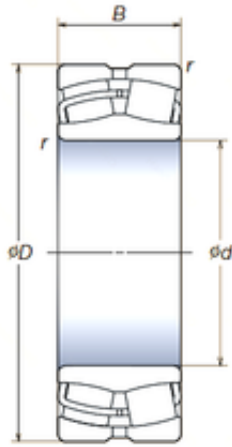

BEARING de Mexico?S.A.

140 mm x 210 mm x 53 mm NSK
23028SWRCDg2E4 Bearing spherical bearings

Bearing No. 23028SWRCDg2E4

Size	140x210x53 mm
Bore Diameter	140 mm
Outer Diameter	210 mm
Width	53 mm
d	140 mm
D	210 mm
B	53 mm
C	53 mm
r min.	2 mm
Basic dynamic load rating (C)	420 kN

23028SWRCDg2E4 Bearing 2D drawings and 3D CAD models