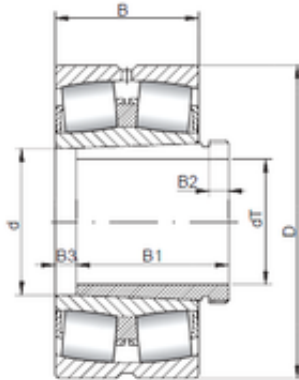

BEARING de Mexico?S.A.

85 mm x 150 mm x 36 mm ISO 22217
KCW33+AH317 Bearing spherical bearings

Bearing No. 22217 KCW33+AH317

Size	85x150x36 mm
Bore Diameter	85 mm
Outer Diameter	150 mm
Width	36 mm
d	85 mm
d1	75 mm
D	150 mm
B	36 mm
C	36 mm
B1	4 mm
B2	9 mm

22217 KCW33+AH317 Bearing 2D drawings and 3D
CAD models