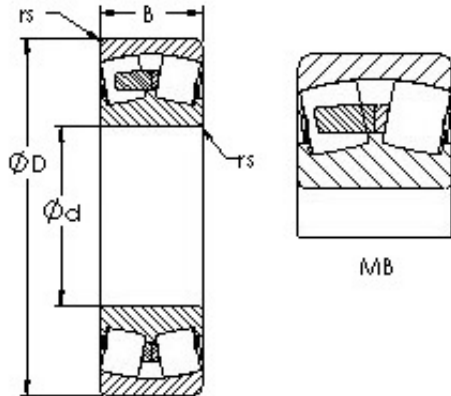

### AST 22234MB Bearing spherical bearings

Bearing No. 22234MB

Size	170x310x86 mm
Bore Diameter	170 mm
Outer Diameter	310 mm
Width	86 mm
Bearing Type	straight bore
Bore Dia (d)	170.0000
Outer Dia (D)	310.0000
Width (B)	86.0000
Radius (min) (rs)	4.000
Dynamic Load Rating (Cr)	1,080,000
Static Load Rating (Cor)	1,610,000
Max Speed (Grease) (X000 RPM)	1
Max Speed (Oil) (X000 RPM)	1
Weight (g)	28,490.00
Material	52100 Chrome steel, or equivalent

22234MB Bearing 2D drawings and 3D CAD models