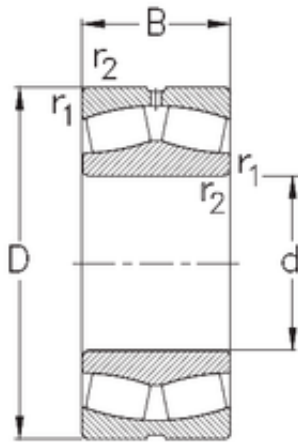

BEARING de Mexico?S.A.

460 mm x 680 mm x 163 mm NKE 23092-MB-W33 Bearing spherical bearings

Bearing No. 23092-MB-W33

Size	460x680x163 mm
Bore Diameter	460 mm
Outer Diameter	680 mm
Width	163 mm
d	460 mm
D	680 mm
B	163 mm
C	163 mm
r1 min.	6 mm
r2 min.	6 mm
Weight	214 Kg
Basic dynamic load rating (C)	3480 kN
Basic static load rating (C0)	7000 kN
Limiting speed	950 r/min
Calculation factor (e)	0,23
Calculation factor (Y0)	2,8
Calculation factor (Y1)	2,9

23092-MB-W33 Bearing 2D drawings and 3D CAD models