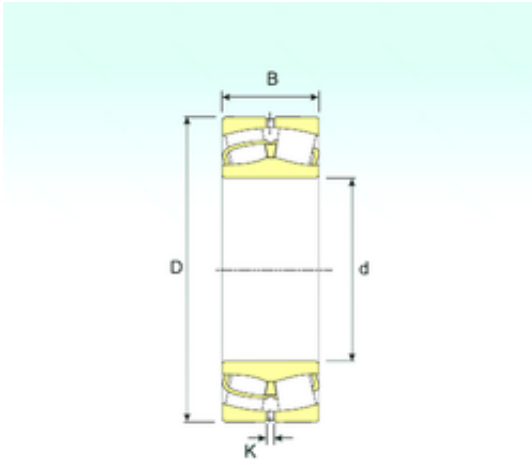

BEARING de Mexico?S.A.

230/1250 Bearing 2D drawings and 3D CAD models

1250 mm x 1750 mm x 375 mm ISB 230/1250
Bearing spherical bearings

Bearing No. 230/1250

Size	1250x1750x375 mm
Bore Diameter	1250 mm
Outer Diameter	1750 mm
Width	375 mm
d	1250 mm
D	1750 mm
B	375 mm
C	375 mm
K	12 mm
Weight	2840 Kg
Basic dynamic load rating (C)	17542 kN
Basic static load rating (C0)	44100 kN
(Grease) Lubrication Speed	93,6 r/min