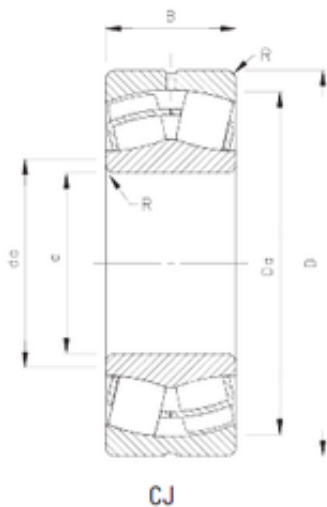

BEARING de Mexico?S.A.

150 mm x 250 mm x 100 mm Timken 24130CJ
Bearing spherical bearings

Bearing No. 24130CJ

Size	150x250x100 mm
Bore Diameter	150 mm
Outer Diameter	250 mm
Width	100 mm
d	150 mm
D	250 mm
B	100 mm
C	100 mm
R	2 mm
Da	225 mm
da	169 mm

24130CJ Bearing 2D drawings and 3D CAD models