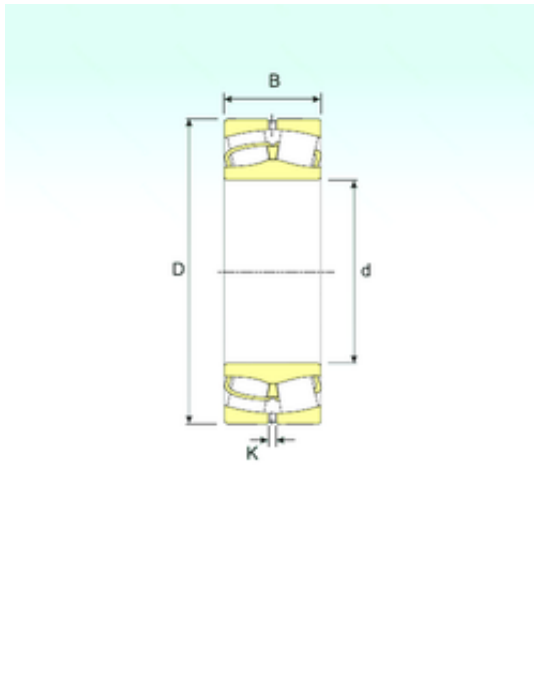

## BEARING de Mexico?S.A.

23280 Bearing 2D drawings and 3D CAD models

400 mm x 720 mm x 256 mm ISB 23280 Bearing  
spherical bearings

Bearing No. 23280

Size	400x720x256 mm
Bore Diameter	400 mm
Outer Diameter	720 mm
Width	256 mm
d	400 mm
D	720 mm
B	256 mm
C	256 mm
K	12 mm
Weight	450 Kg
Basic dynamic load rating (C)	6419 kN
Basic static load rating (C0)	10192 kN
(Grease) Lubrication Speed	512,55 r/min